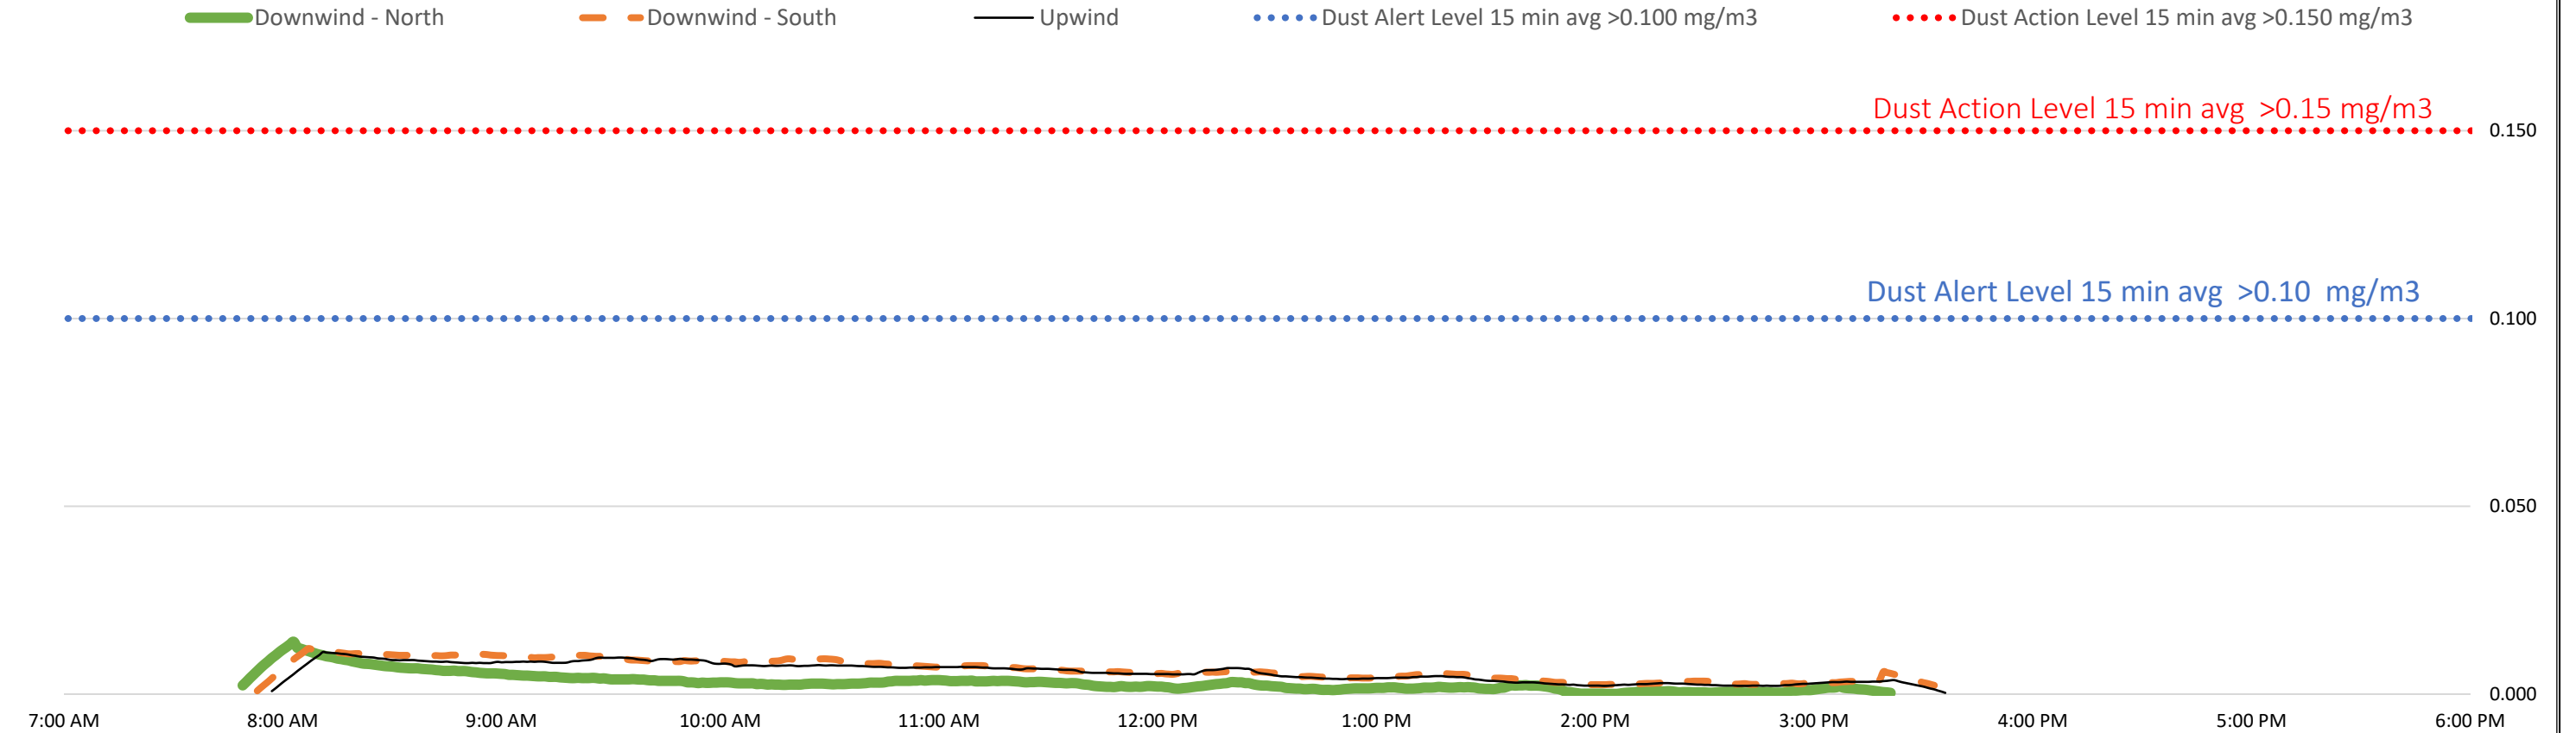

Fixed Station Daily Air Monitoring - August 11, 2023

Dust (mg/m3) 15 min avg

VOC (ppm) 15 min avg